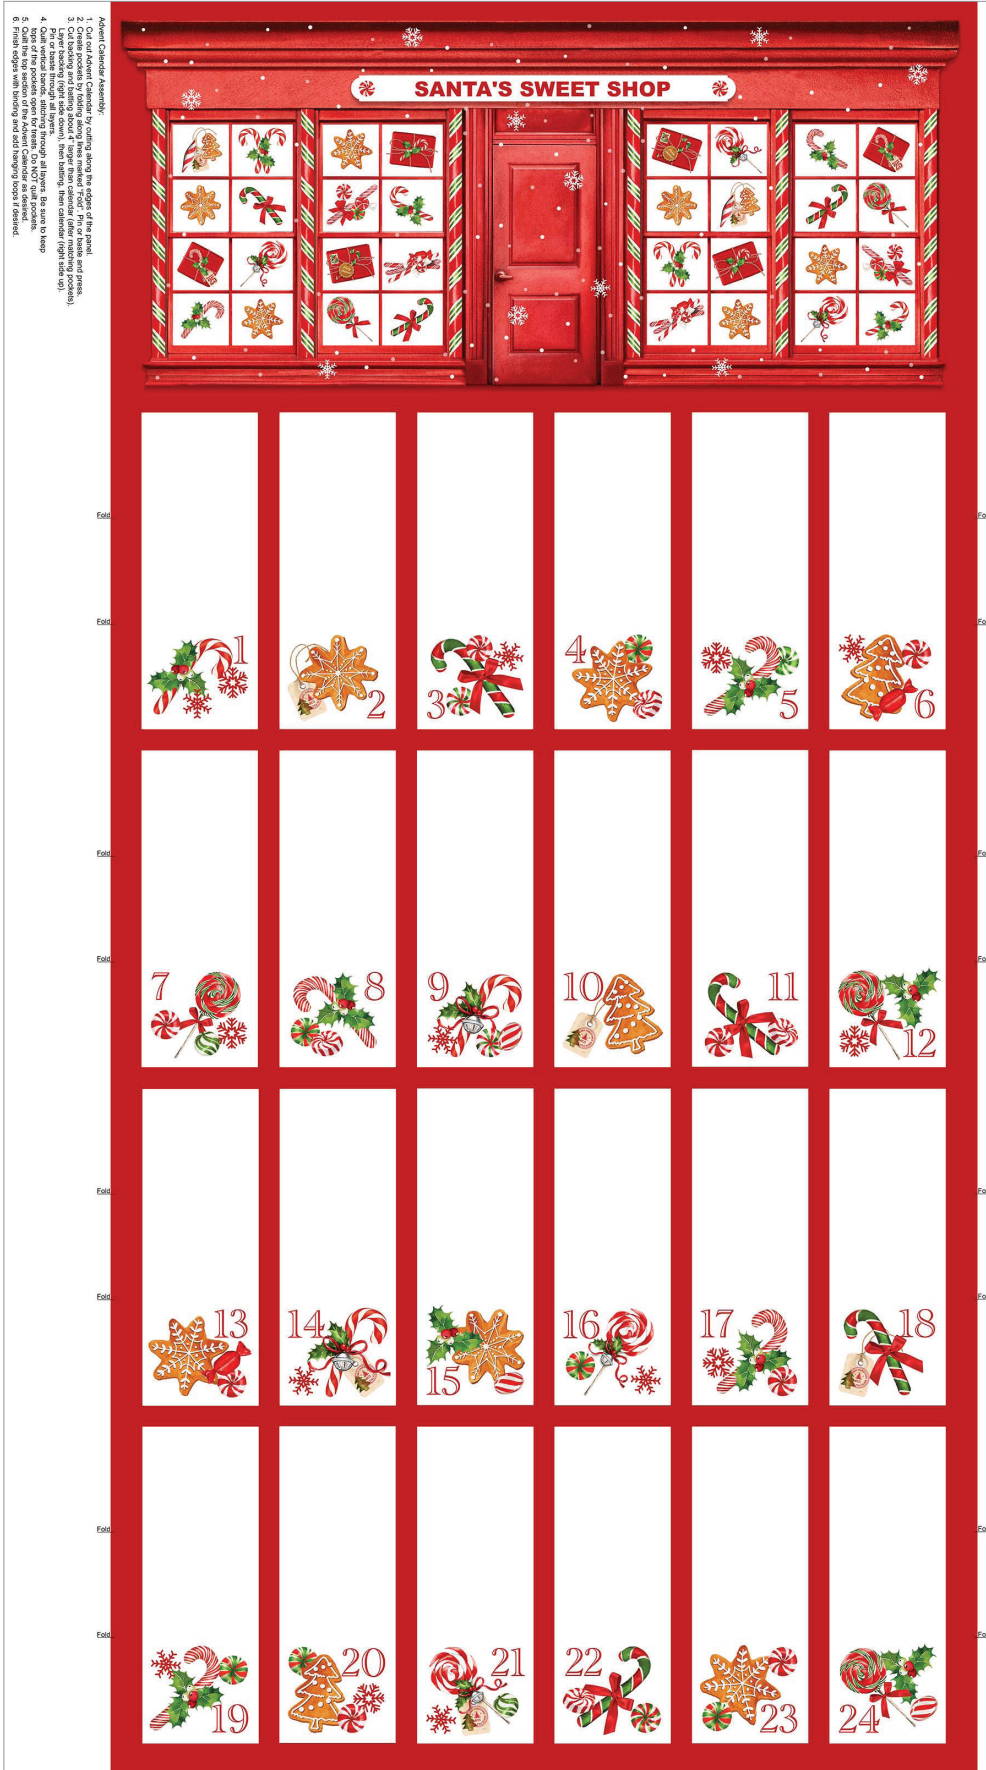

# Peppermint Candy

by Michel Design Works

DP24621-24 | Peppermint Candy Advent Calendar | Red Multi

DP24620-10 | Peppermint Candy Block Panel | White Multi

DP24622-78 | Peppermint Candy Childs Apron | Pine Multi

24625-10 | Candy and Lollipops | White Multi

24629-74 | Candy Grid | Green Multi

24630-10 | Holly Toss | White Multi

DP24623-10 | Peppermint Candy Presents | White Multi

DP24624-24 | Santa Toss | Red Multi

DP24624-74 | Santa Toss | Green Multi

24626-24 | Packed Candy | Red Multi

24627-78 | Candy Canes and Holly | Pine Multi

24625-24 | Candy and Lollipops | Red Multi

24628-10 | Candy Cane Stripe | White Multi

A wide assortment of tossed treats, festive holly and jolly old Santas are featured in classic Christmas colors of red, green and white. The unique panel includes gift tags and a variety of blocks that can be used in quilts, wall hangings or small gifts for young and old alike. There is even a block to make a mug rug for Santa! Our popular quick sew advent calendar and child's apron with a bonus gift bag are also offered in Peppermint Candy. A selection of our premium quality Colorworks solids coordinate beautifully with the collection.